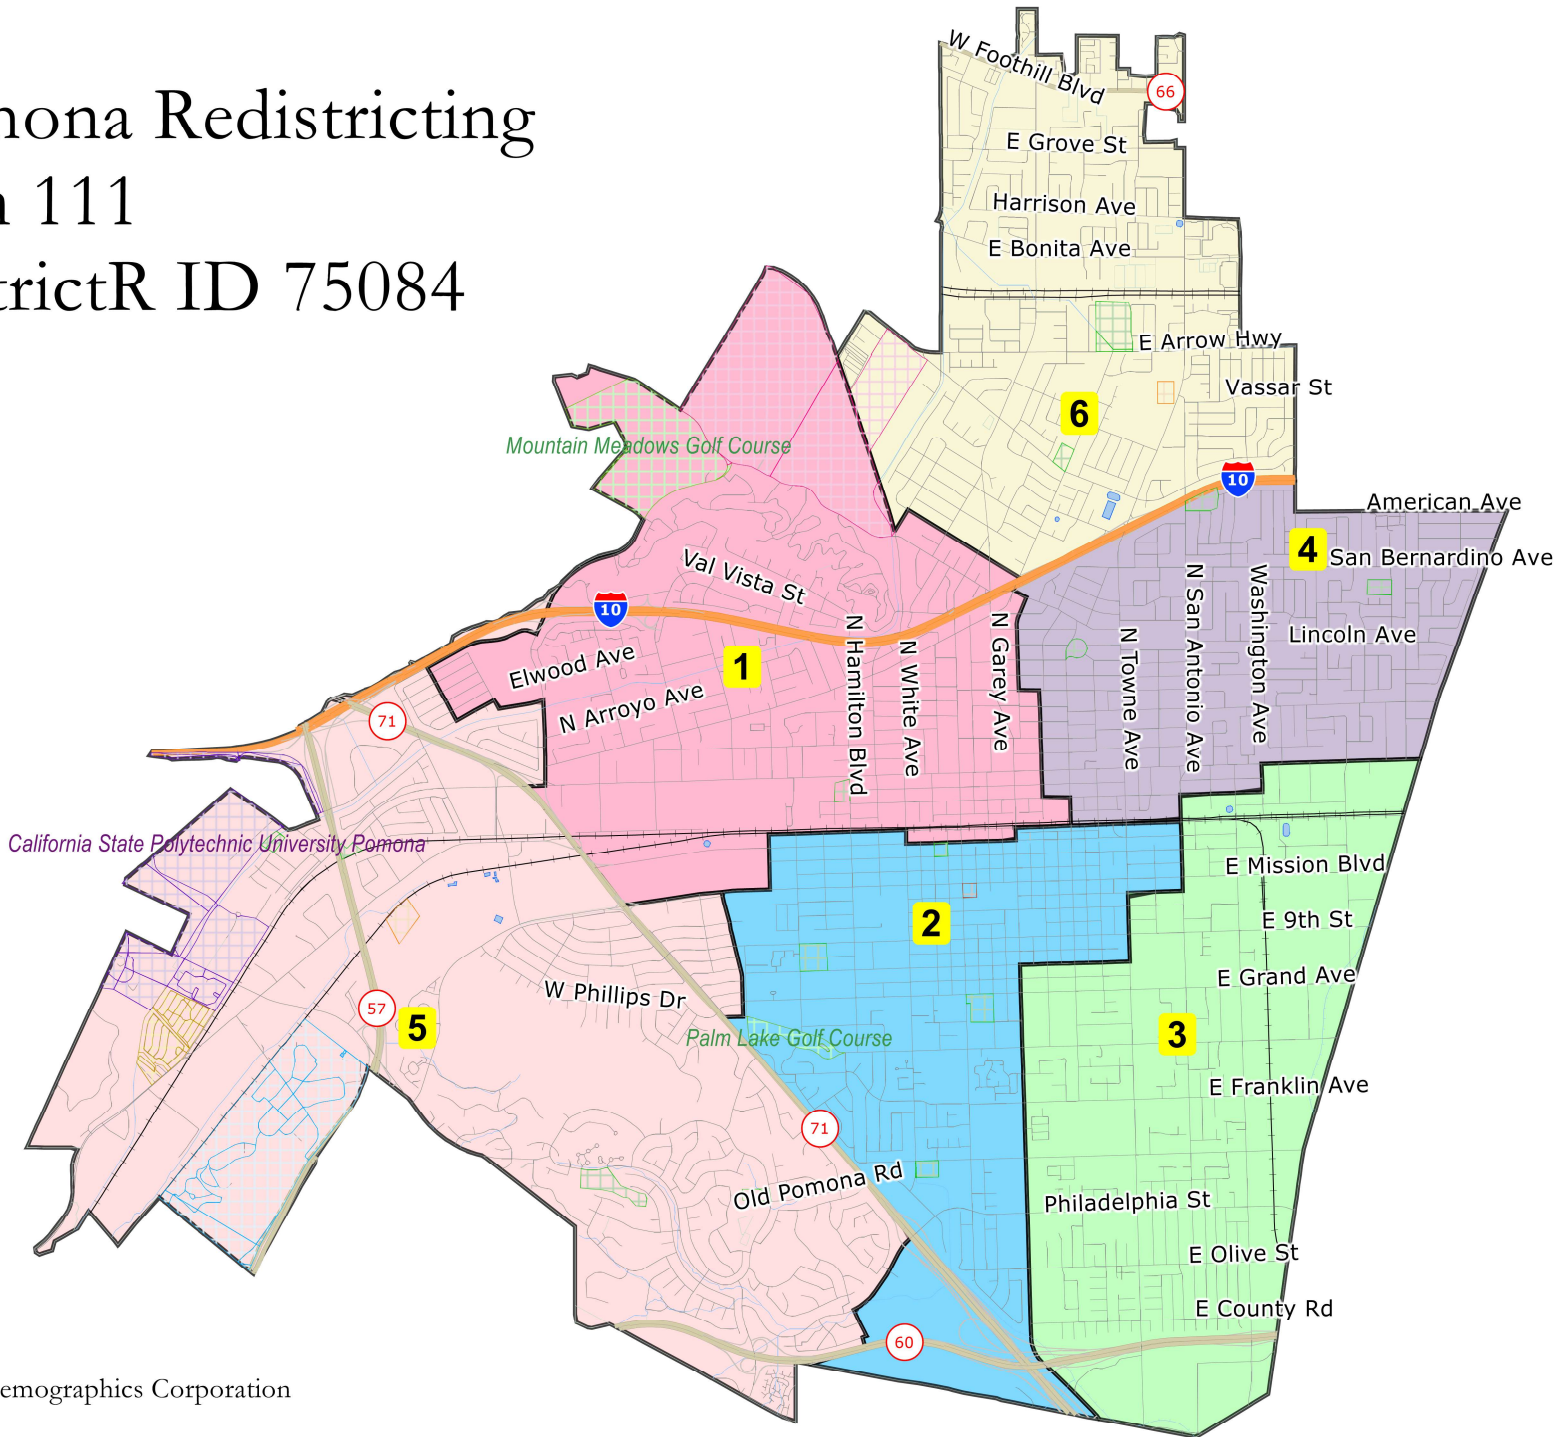

Pomona Redistricting Plan 111 District R ID 75084

City of Pomona - Draft Plan 111 Total Population Demographics											
District	Population	Deviation	% Deviation	Hisp Origin	% Hispanic	NH White	% NH White	NH Black	% NH Black	NH Asian	% NH Asian
1	26605	1179	4.64%	20,079	75.47%	2,566	9.64%	1,519	5.71%	1,926	7.24%
2	25007	-419	-1.65%	20,235	80.92%	1,234	4.93%	1,020	4.08%	2,084	8.33%
3	24643	-783	-3.08%	19,946	80.94%	1,191	4.83%	920	3.73%	2,287	9.28%
4	25836	410	1.61%	19,732	76.37%	2,476	9.58%	1,367	5.29%	1,848	7.15%
5	24951	-475	-1.87%	13,267	53.17%	3,717	14.90%	1,706	6.84%	5,707	22.87%
6	25512	86	0.34%	15,284	59.91%	4,546	17.82%	2,331	9.14%	2,748	10.77%
Total	152,554		7.72%	108,543		15,730		8,863		16,600	

City of Pomona - Draft Plan 111 Citizen Voting Age Population (CVAP) Demographics									
District	CVAP Population	Hisp CVAP	% Hisp CVAP	NH White CVAP	% NH White CVAP	NH Black CVAP	% NH Black CVAP	NH Asian CVAP	% NH Asian CVAP
1	14,223	9,884	69.49%	2,322	16.33%	841	5.91%	1,084	7.62%
2	12,492	9,633	77.11%	973	7.79%	597	4.78%	1,200	9.60%
3	11,710	8,640	73.78%	918	7.84%	636	5.43%	1,391	11.88%
4	13,633	8,364	61.35%	2,647	19.42%	1,484	10.88%	1,095	8.03%
5	17,367	7,633	43.95%	3,880	22.34%	1,447	8.33%	4,233	24.37%
6	16,596	9,036	54.45%	3,817	23.00%	1,912	11.52%	1,539	9.27%
Total	86,021	53,190		14,557		6,916		10,541	